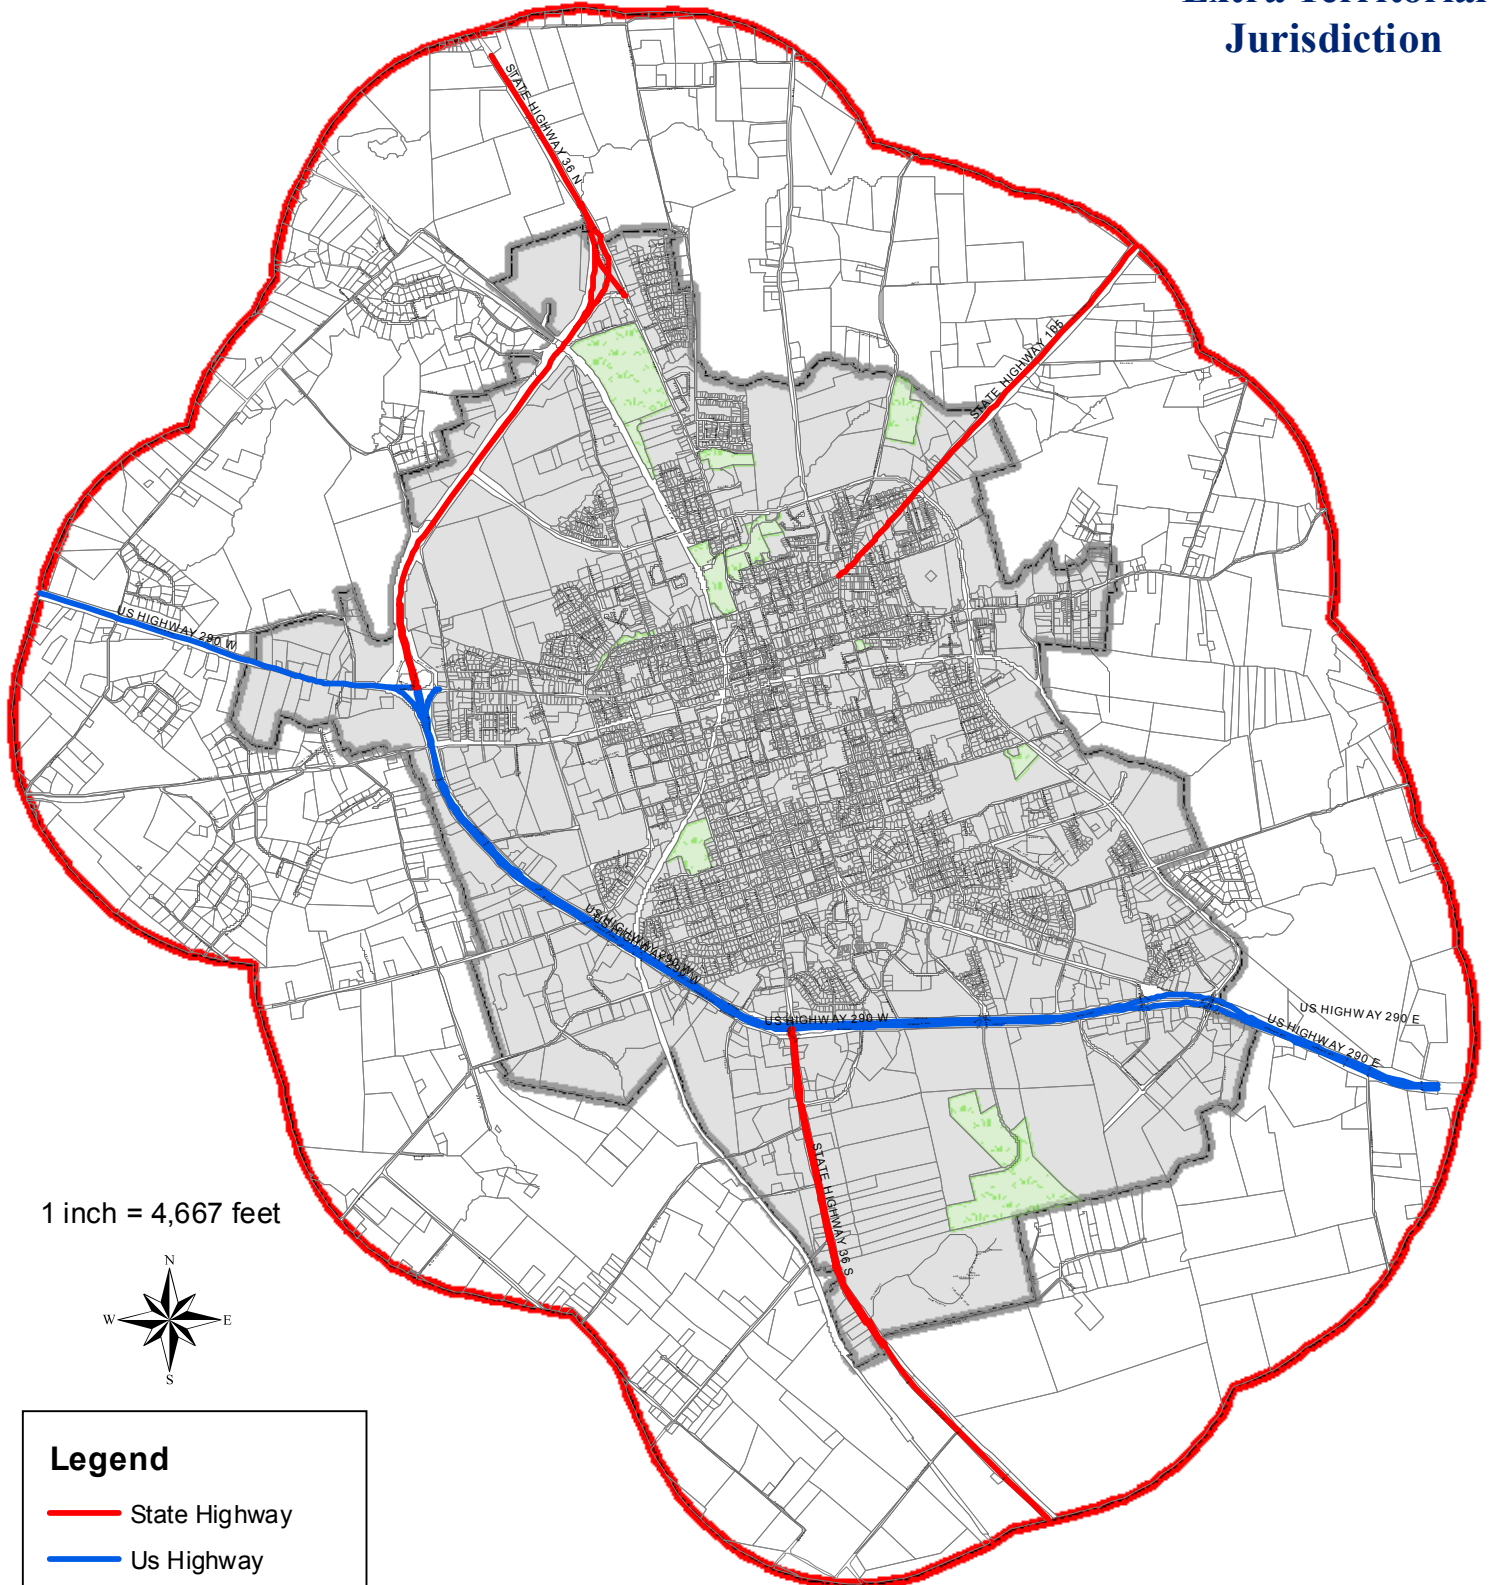

Extra Territorial Jurisdiction

1 inch = 4,667 feet

Legend

-  State Highway
-  Us Highway
-  City Roads
-  City Parks
-  City Limits
-  ETJ Limits (1 Mile)